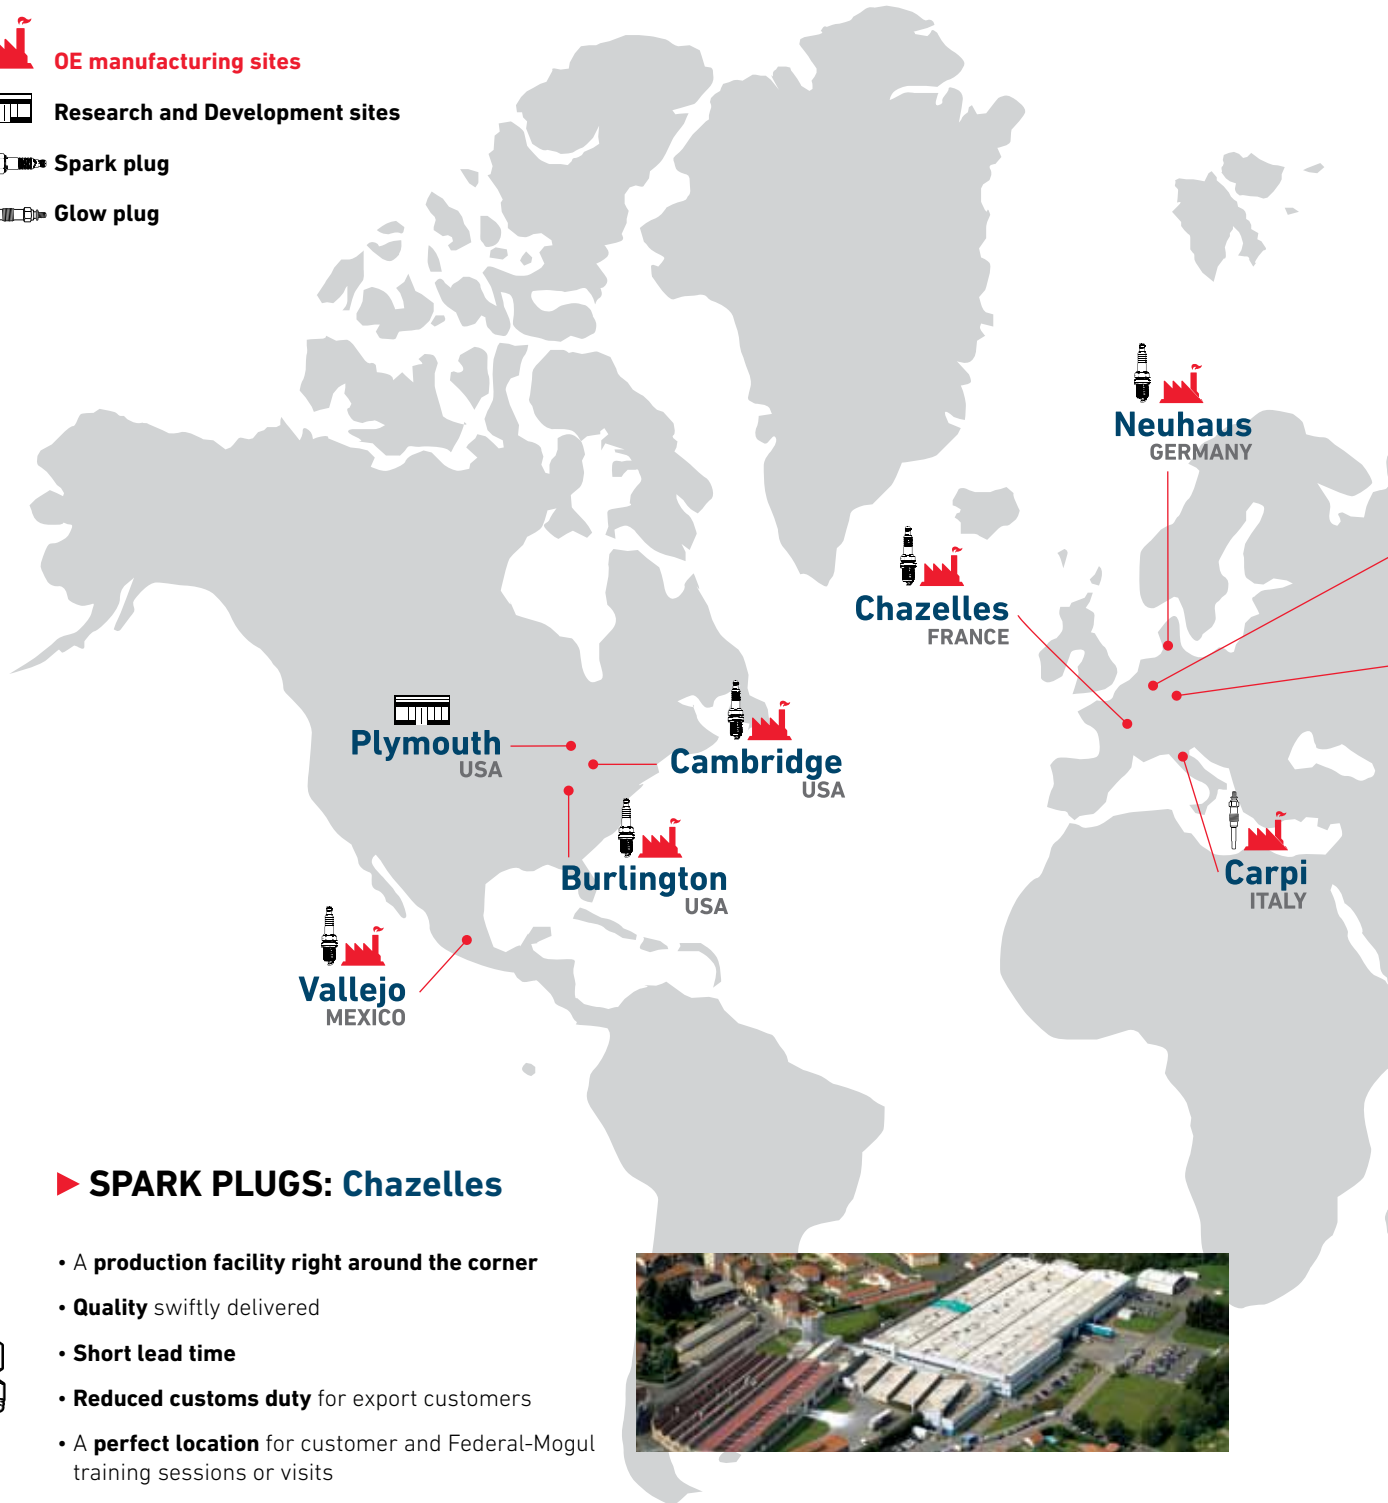

► SPARK PLUGS: Chazelles

- A **production facility right around the corner**
- **Quality** swiftly delivered
- **Short lead time**
- **Reduced customs duty** for export customers
- A **perfect location** for customer and Federal-Mogul training sessions or visits